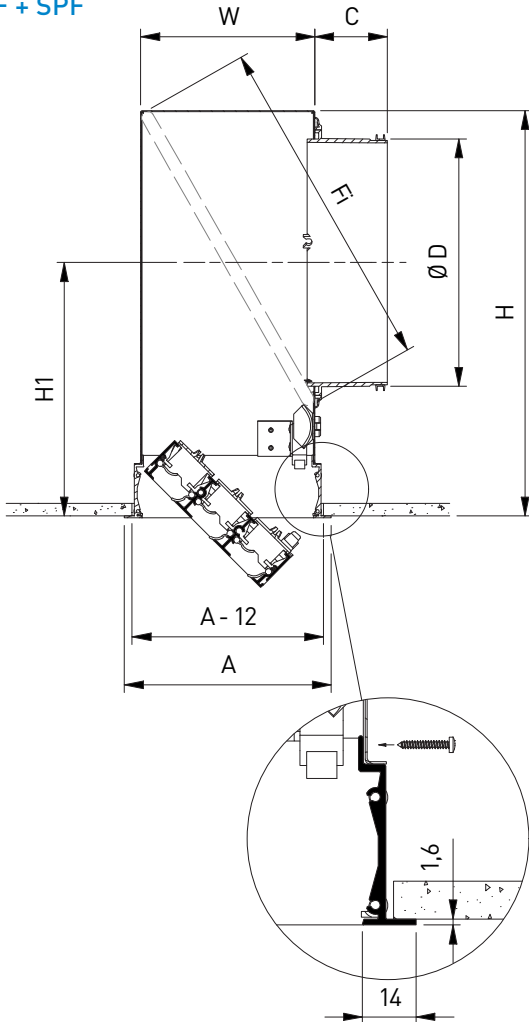

SLF + SPF

DIMENSIONS

	Number of slots - SLF + SPF				
	2	3	4	5	6
A	121	164	207	252	295
C	58	58	58	78	78
ØD	158	198	198	248	248
Fi	L x 208	L x 272	L x 296	L x 363	L x 390
H	281	321	321	371	371
H1	181	201	201	226	226
W	94	137	180	225	268

All dimensions in mm

L <= 1200: 1 diameter
L >= 1201: 2 diameters