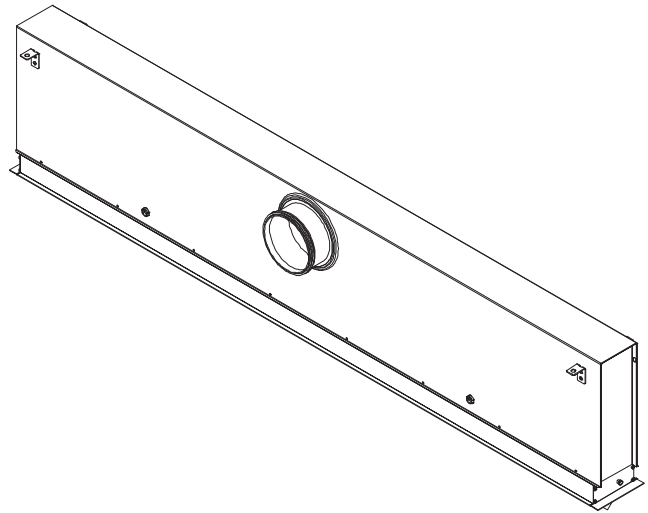

SLF + SPF

DIMENSIONS

	Number of slots - SLF + SPF				
	2	3	4	5	6
A	121	164	207	252	295
C	58	58	58	78	78
ØD	158	198	198	248	248
Fi	L x 208	L x 272	L x 296	L x 363	L x 390
H	281	321	321	371	371
H1	181	201	201	226	226
W	94	137	180	225	268

All dimensions in mm

L <= 1200: 1 diameter
L >= 1201: 2 diameters