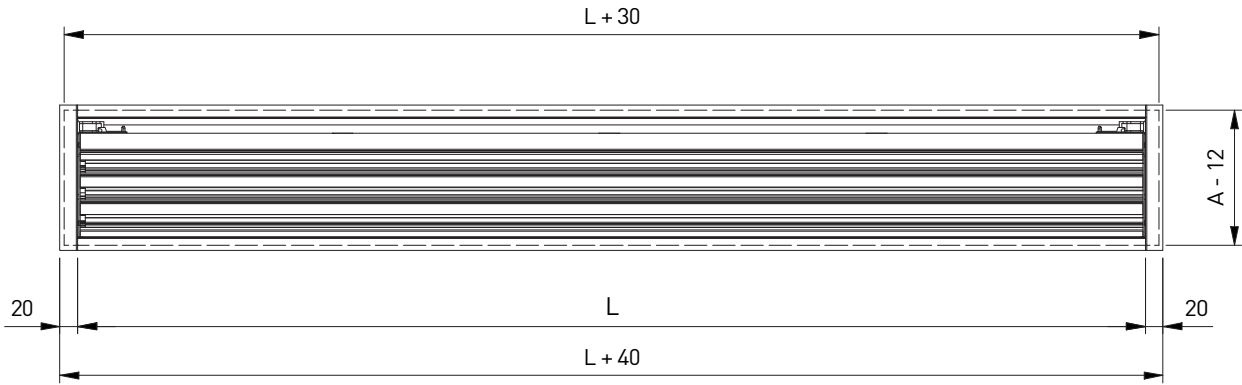

CEILING OPENING: L+30 x A-12