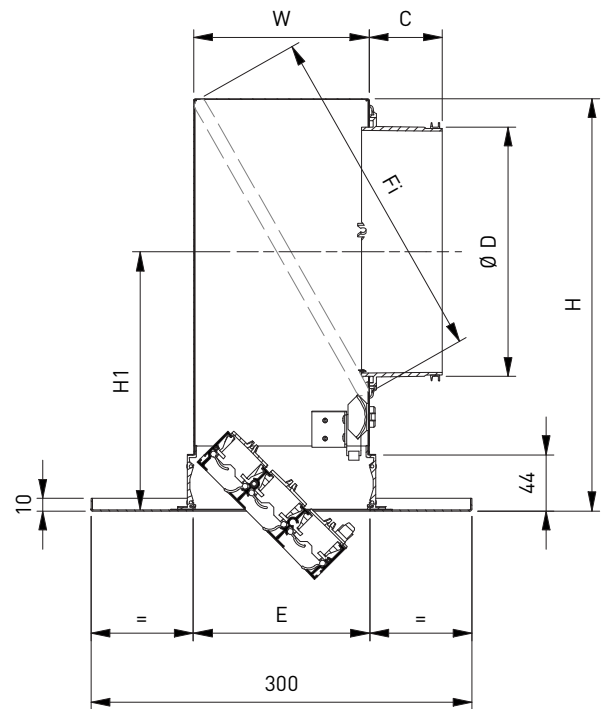

3 WAY THROW

2 WAY THROW

1 WAY THROW

LINEAR

EXHAUST

TECHNICAL INFORMATION

APPLICATION	Airflow direction	Lateral, axial, adjustable
	Airflow type	Linear, exhaust
CONSTRUCTION	Shape	Linear
	Min. Length	300mm
	Max. length	1500mm
	Available steps in length	1mm
	Number of slots	2,3,4,5,6
	Flange size	14mm
	Slot width	25mm
	Panel width (SLF_P)	Standard 300mm
MATÉRIEL	Standard material	Extruded aluminium
	Standard finishing	Powder coating RAL9010
	Product finishing options	Powder coating RAL
	Deflectors	Powder coated extruded aluminium
	Deflector fixation piece	POM
	Panel	Powder coated steel sheet metal
	MOUNTING	Mounting options
PLENUM	Material	Galvanised (275g/m ²) steel sheet, PP/TPE spigot
	Optional insulation	Melamine 6mm
	Spigot	Class D spigot with double lip seal
	Mounting options	Mounting eyes (Ø7mm) standard, mounting brackets available upon request

CEILING OPENING: L+30 x A-12

SLF + SPF

DIMENSIONS

	Number of slots - SLF + SPF				
	2	3	4	5	6
A	121	164	207	252	295
C	58	58	58	78	78
ØD	158	198	198	248	248
Fi	L x 208	L x 272	L x 296	L x 363	L x 390
H	281	321	321	371	371
H1	181	201	201	226	226
W	94	137	180	225	268

All dimensions in mm

L <= 1200: 1 diameter
L >= 1201: 2 diameters

PANEL VERSION

SLF_P

DIMENSIONS

	Number of slots - SLF_P/_Q/_Z/_Y + SPF				
	2	3	4	5	6
C	58	58	58	78	78
ØD	158	198	198	248	248
E	93	136	179	223	267
Fi	L x 208	L x 272	L x 296	L x 363	L x 390
H	281	321	321	371	371
H1	181	201	201	226	226
W	94	137	180	225	268

All dimensions in mm

L ≤ 1200: 1 diameter

L ≥ 1201: 2 diameters

SLF_P + SPF

SLF_Q + SPF

PANEL VERSION WITH FINE LINE

SLF_Z + SPF

FINE LINE ON TWO SIDES