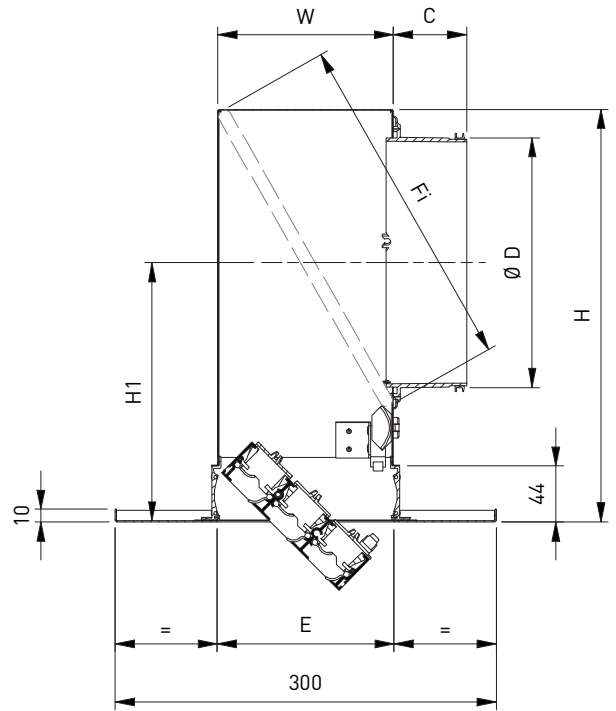

3 WAY THROW

2 WAY THROW

1 WAY THROW

LINEAR

EXHAUST

TECHNICAL INFORMATION

APPLICATION	Airflow direction	Lateral, axial, adjustable
	Airflow type	Linear, exhaust
CONSTRUCTION	Shape	Linear
	Min. Length	300mm
	Max. length	1500mm
	Available steps in length	1mm
	Number of slots	2,3,4,5,6
	Flange size	14mm
	Slot width	25mm
	Panel width (SLF_P)	Standard 300mm
MATÉRIEL	Standard material	Extruded aluminium
	Standard finishing	Powder coating RAL9010
	Product finishing options	Powder coating RAL
	Deflectors	Powder coated extruded aluminium
	Deflector fixation piece	POM
	Panel	Powder coated steel sheet metal
	MOUNTING	Mounting options
PLENUM	Material	Galvanised (275g/m ²) steel sheet, PP/TPE spigot
	Optional insulation	Melamine 6mm
	Spigot	Class D spigot with double lip seal
	Mounting options	Mounting eyes (Ø7mm) standard, mounting brackets available upon request

CEILING OPENING: L+30 x A-12

SLF + SPF

DIMENSIONS

	Number of slots - SLF + SPF				
	2	3	4	5	6
A	121	164	207	252	295
C	58	58	58	78	78
ØD	158	198	198	248	248
Fi	L x 208	L x 272	L x 296	L x 363	L x 390
H	281	321	321	371	371
H1	181	201	201	226	226
W	94	137	180	225	268

All dimensions in mm

L <= 1200: 1 diameter
L >= 1201: 2 diameters

PANEL VERSION

SLF_P

DIMENSIONS

	Number of slots - SLF_P/_Q/_Z/_Y + SPF				
	2	3	4	5	6
C	58	58	58	78	78
ØD	158	198	198	248	248
E	93	136	179	223	267
Fi	L x 208	L x 272	L x 296	L x 363	L x 390
H	281	321	321	371	371
H1	181	201	201	226	226
W	94	137	180	225	268

All dimensions in mm

L ≤ 1200: 1 diameter

L ≥ 1201: 2 diameters

SLF_P + SPF

SLF_Q + SPF

PANEL VERSION WITH FINE LINE

SLF_Z + SPF

FINE LINE ON TWO SIDES