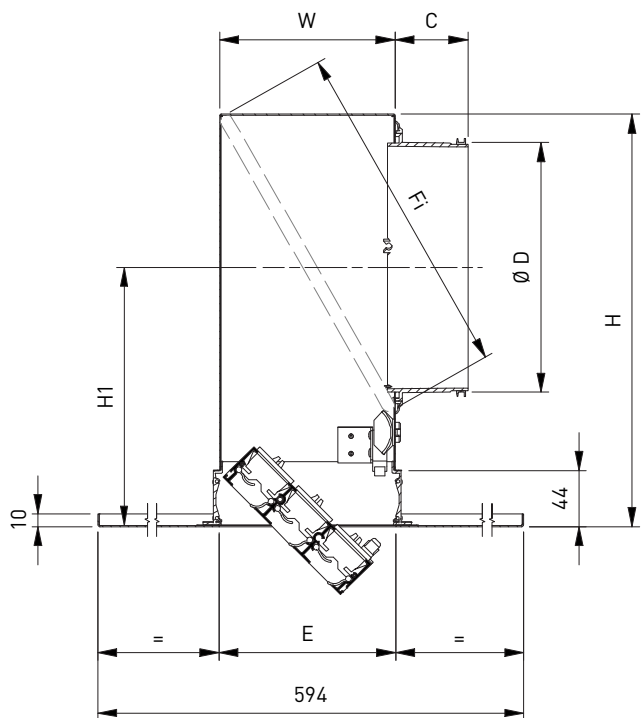

3 WAY THROW

2 WAY THROW

1 WAY THROW

LINEAR

EXHAUST

TECHNICAL INFORMATION

APPLICATION	Airflow direction	Lateral, axial, adjustable
	Airflow type	Linear, exhaust
CONSTRUCTION	Shape	Linear
	Min. Length	300mm
	Max. length	1500mm
	Available steps in length	1mm
	Number of slots	2,3,4,5,6
	Flange size	14mm
	Slot width	25mm
	Panel width (SLF_P)	Standard 300mm
MATÉRIEL	Standard material	Extruded aluminium
	Standard finishing	Powder coating RAL9010
	Product finishing options	Powder coating RAL
	Deflectors	Powder coated extruded aluminium
	Deflector fixation piece	POM
	Panel	Powder coated steel sheet metal
	MOUNTING	Mounting options
PLENUM	Material	Galvanised (275g/m ²) steel sheet, PP/TPE spigot
	Optional insulation	Melamine 6mm
	Spigot	Class D spigot with double lip seal
	Mounting options	Mounting eyes (Ø7mm) standard, mounting brackets available upon request

CEILING OPENING: L+30 x A-12

SLF + SPF

DIMENSIONS

	Number of slots - SLF + SPF				
	2	3	4	5	6
A	121	164	207	252	295
C	58	58	58	78	78
ØD	158	198	198	248	248
Fi	L x 208	L x 272	L x 296	L x 363	L x 390
H	281	321	321	371	371
H1	181	201	201	226	226
W	94	137	180	225	268

All dimensions in mm

L <= 1200: 1 diameter
L >= 1201: 2 diameters

PANEL VERSION

SLF_P

DIMENSIONS

	Number of slots - SLF_P/_Q/_Z/_Y + SPF				
	2	3	4	5	6
C	58	58	58	78	78
ØD	158	198	198	248	248
E	93	136	179	223	267
Fi	L x 208	L x 272	L x 296	L x 363	L x 390
H	281	321	321	371	371
H1	181	201	201	226	226
W	94	137	180	225	268

All dimensions in mm

L ≤ 1200: 1 diameter

L ≥ 1201: 2 diameters

SLF_P + SPF

SLF_Q + SPF

PANEL VERSION WITH FINE LINE

SLF_Z + SPF

FINE LINE ON TWO SIDES